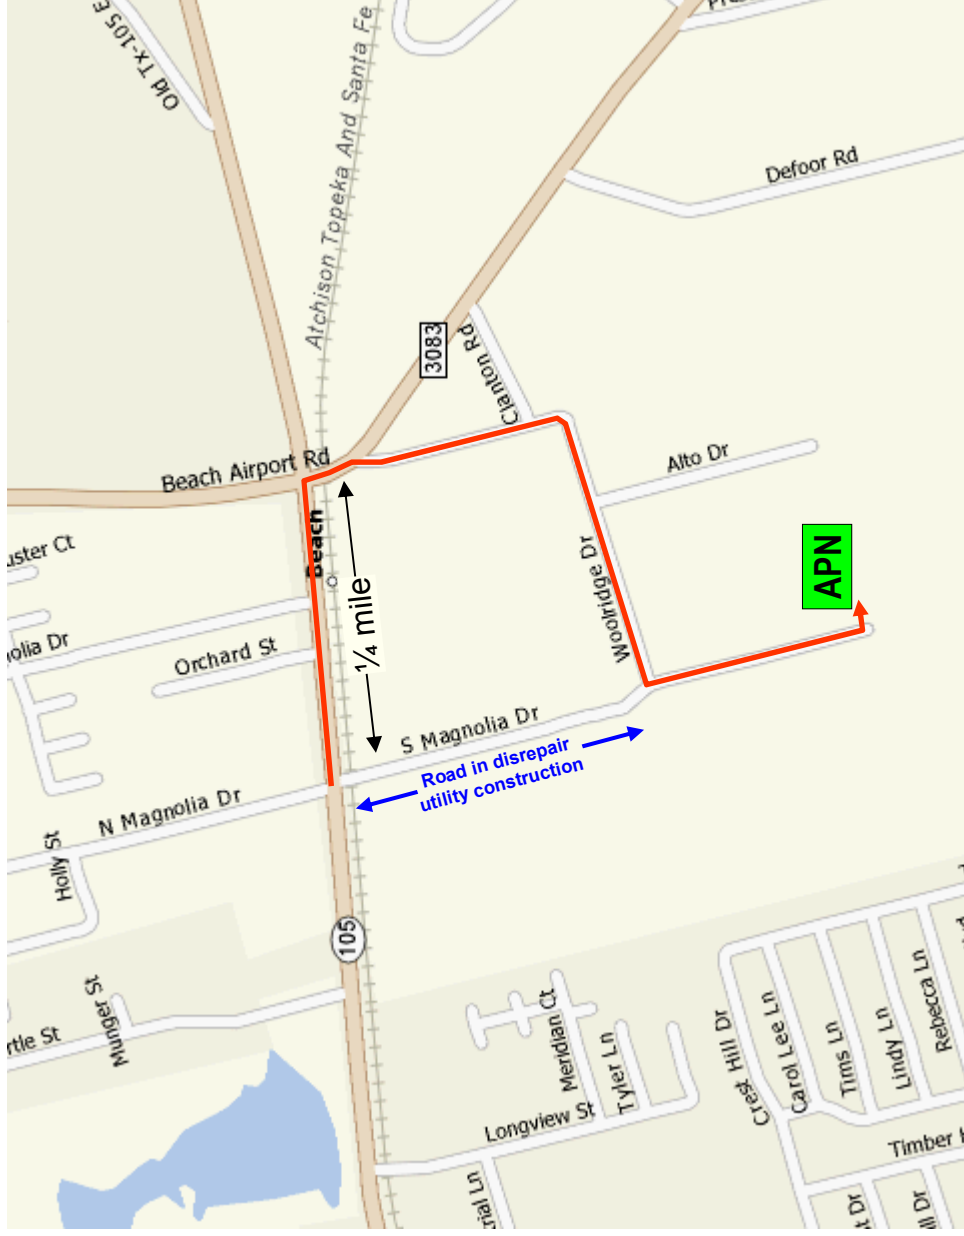

## Temporary Directions to All Points North Model Railroad Club

Pardon the inconvenience while the City of Conroe works on the utilities along Magnolia Drive. Please take the detour shown in red on the map to get to our clubhouse.

Directions: Take I-45 to Conroe, get off at exit 87 and turn east onto Highway 105

Go east 3 miles on Highway 105 to the stop light at FM 3083 and turn right.

Immediately after you cross the RR tracks, take the road that forks off to the right - Woodridge Rd. Follow it around the bend and keep going until it tees with Magnolia Drive, and take a left.

Follow Magnolia to the end, and take the gravel road on the left to the dark green building that is our clubhouse.

**NOTE:** All internet maps want to spot our address at the intersection of S. Magnolia Drive and Woolridge Drive. This is incorrect. We are off of the cul-de-sac all the way at the south end of S. Magnolia Drive, and then to the left down a gravel driveway. Look for the mailbox with "611" on it.